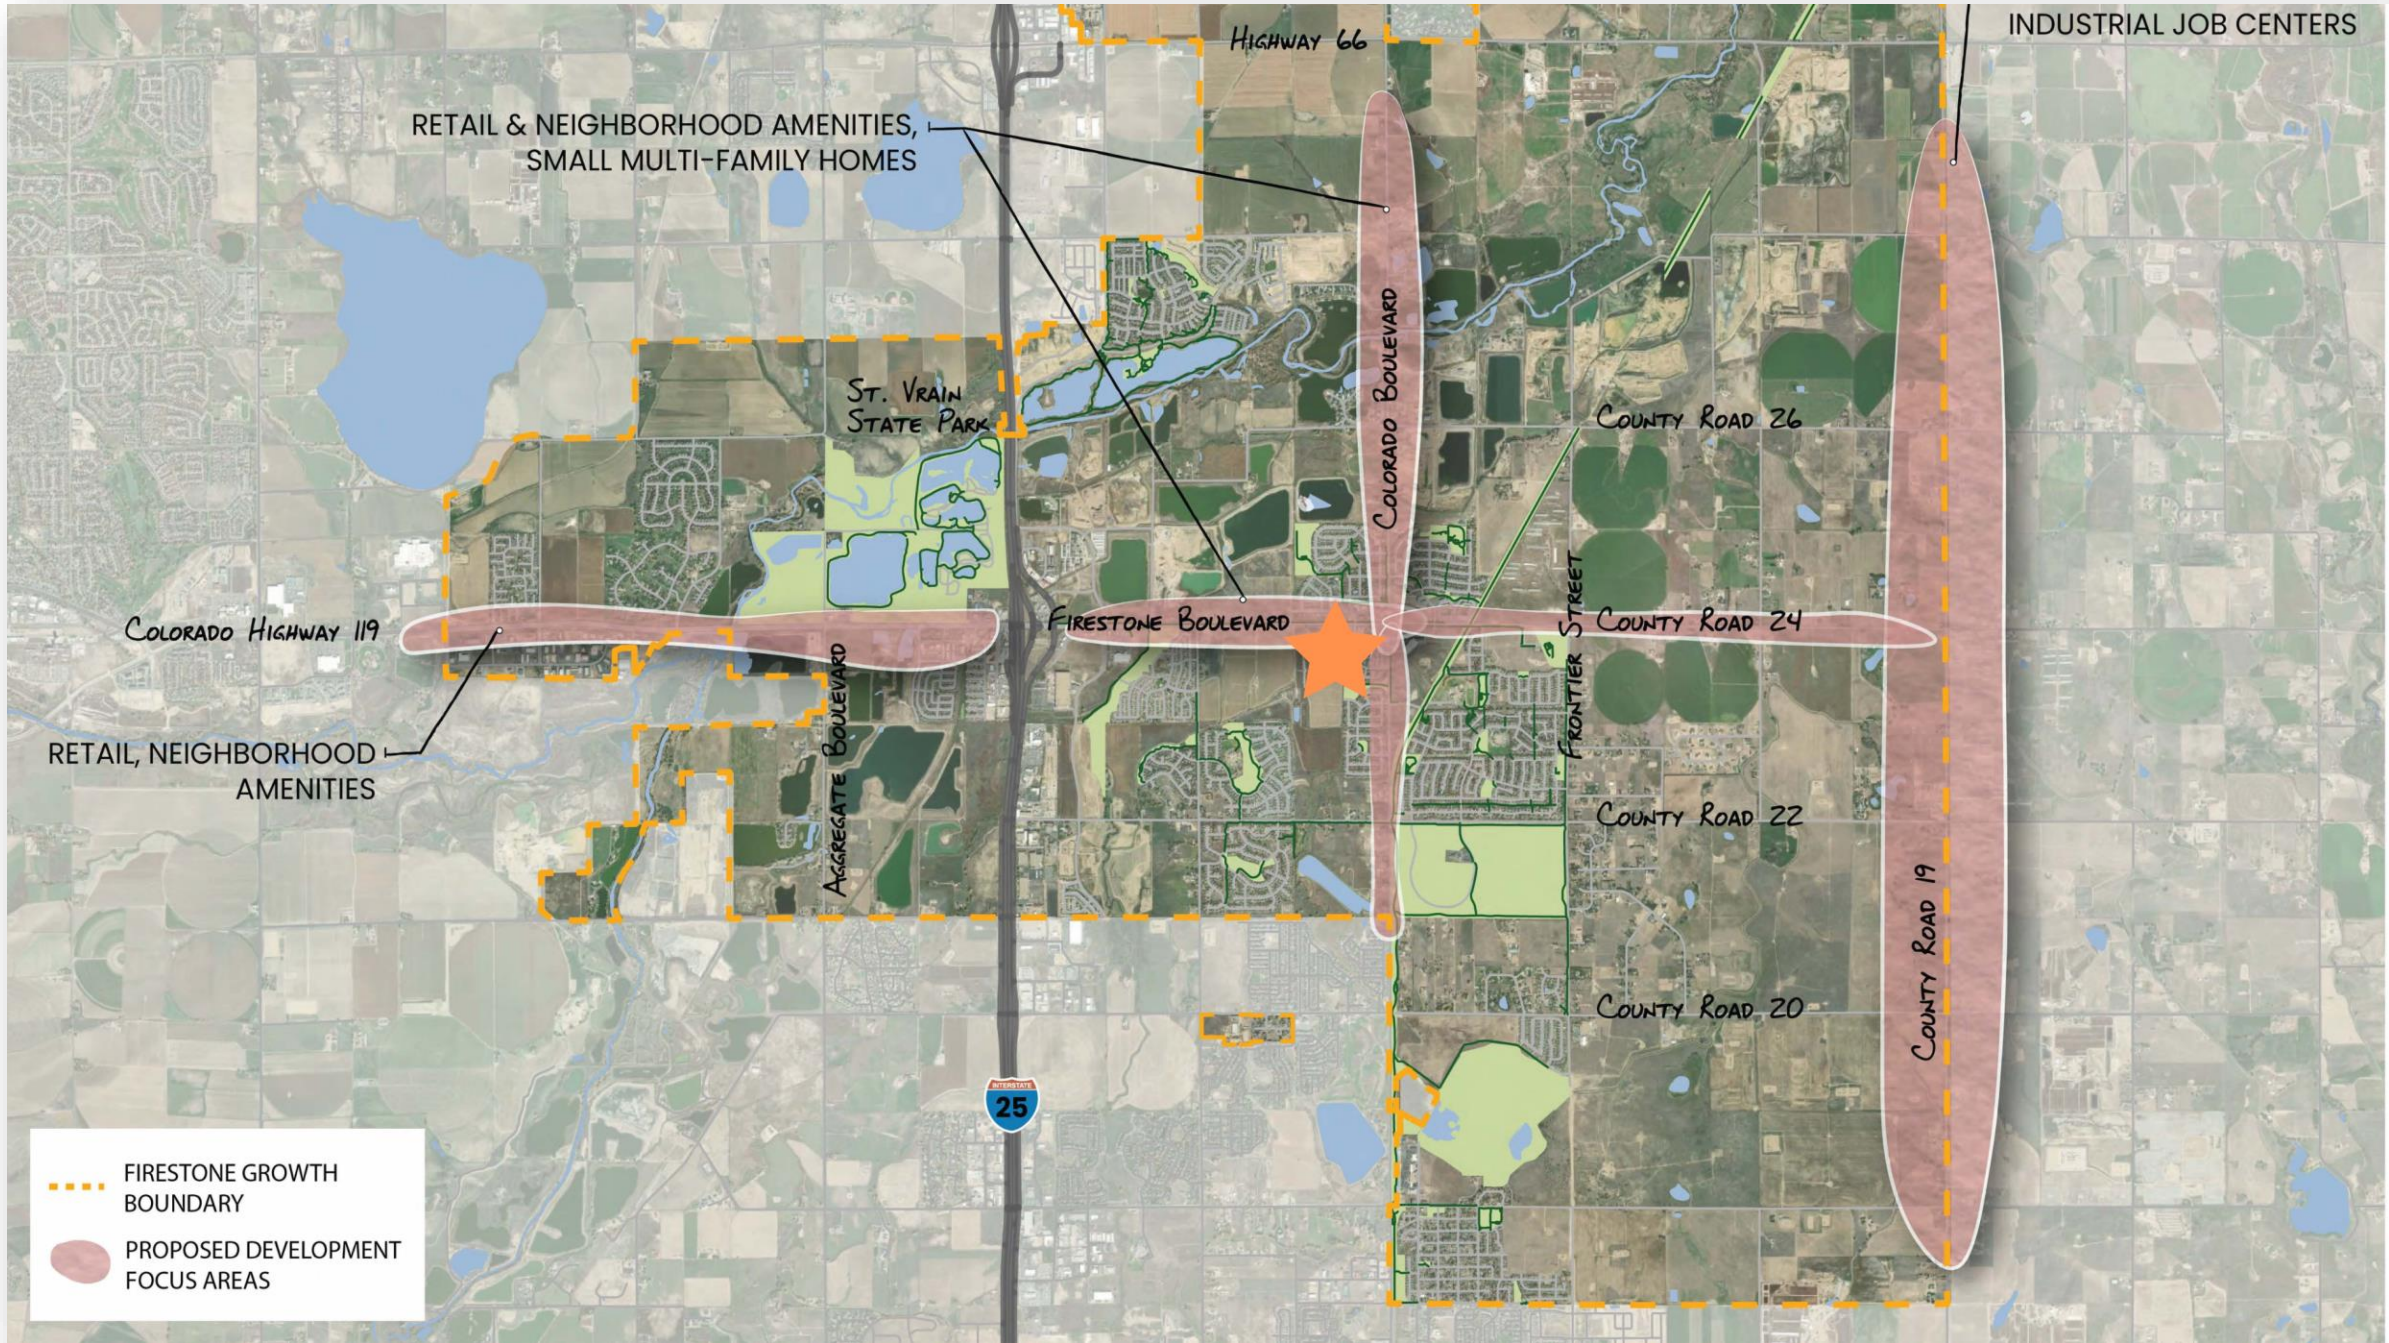

CARBON VALLEY LUTHERAN FIRESTONE, COLORADO

Pastor Tim Spiegelberg

Home Missions Presentation

CARBON VALLEY
Lutheran

10916

FACP

FDC

YOUR CHURCH

Connecting Christ . . . Creating Community

- 1st Worship Service: 2015
- Average Attendance: 138
- Offerings 2022: \$260,491

- Part-Time Staff Minister
- Shared-Space Campus
- Church-Planting Network

EMBRACE THE
CROSS
ANTICIPATE THE
CROWN
SYNOD CONVENTION 2023