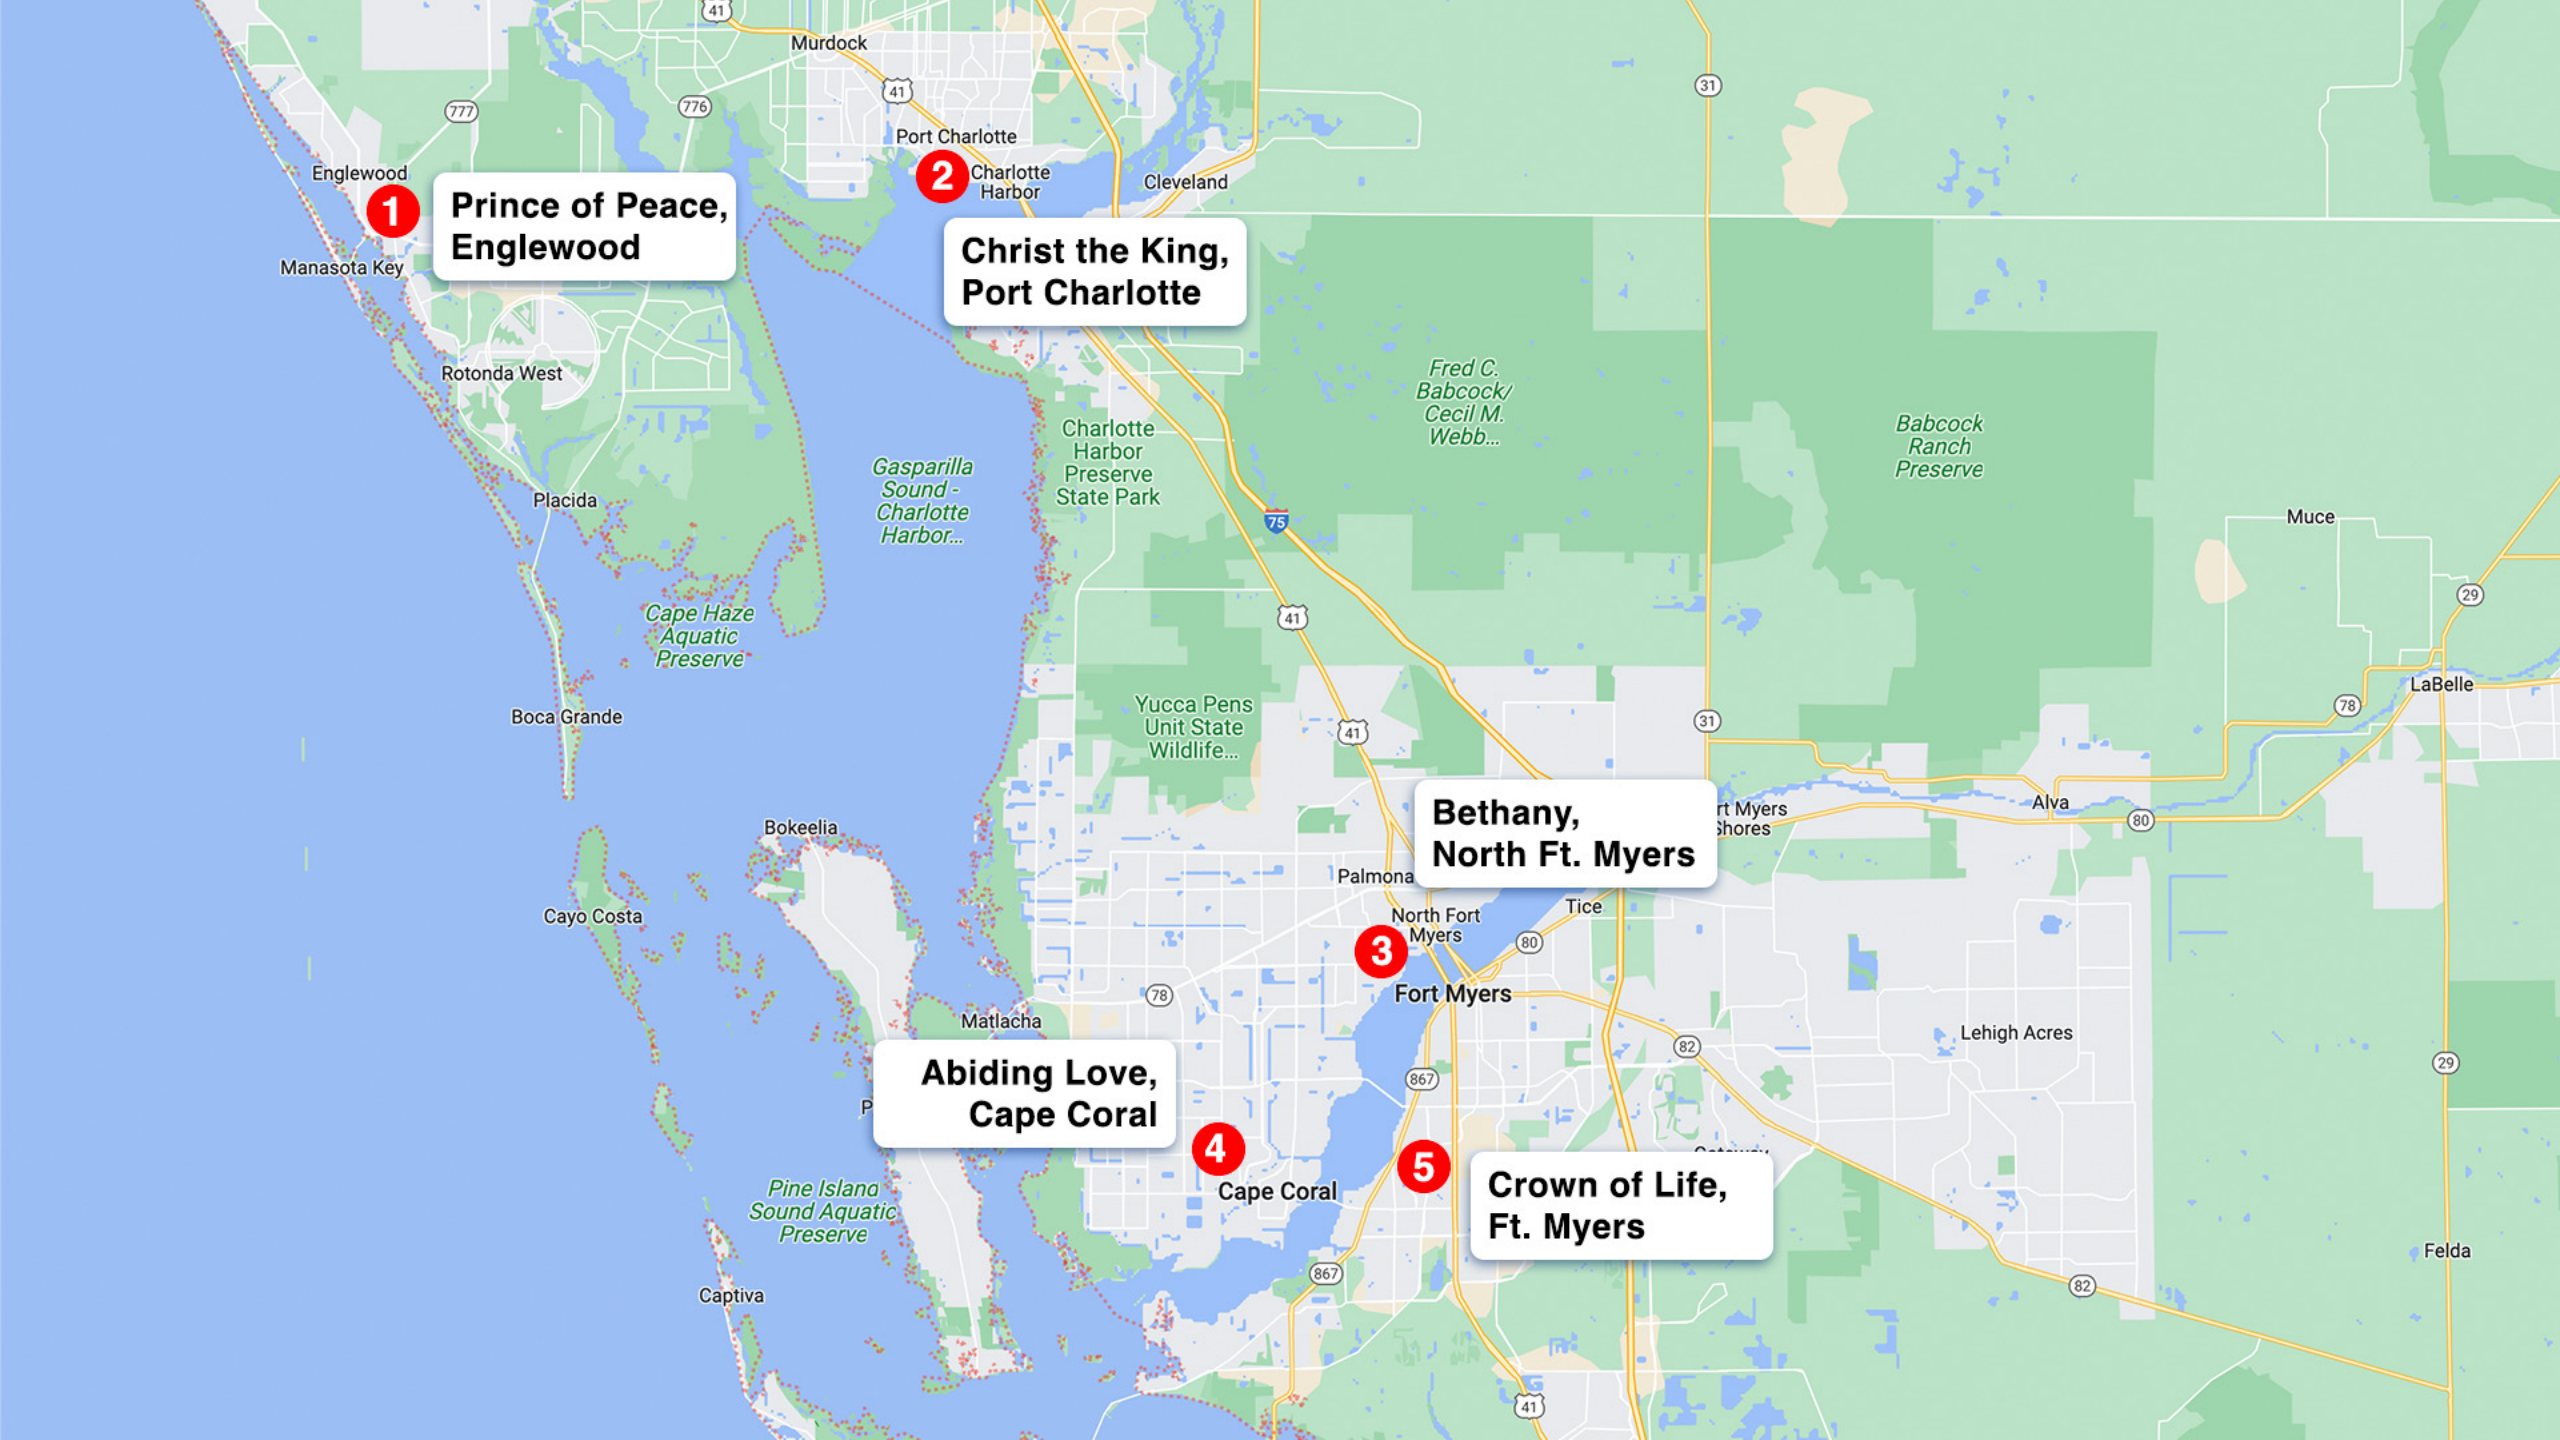

Disaster Relief

- In FY22-23 we have utilized \$611,003 for disaster relief.

Earthquake in Haiti

Hurricane Ida

Hurricane Ian

Englewood
Manasota Key

1
**Prince of Peace,
Englewood**

Port Charlotte
Charlotte Harbor

2
**Christ the King,
Port Charlotte**

**Bethany,
North Ft. Myers**

3

**Abiding Love,
Cape Coral**

4

5

**Crown of Life,
Ft. Myers**

Hurricane Ian