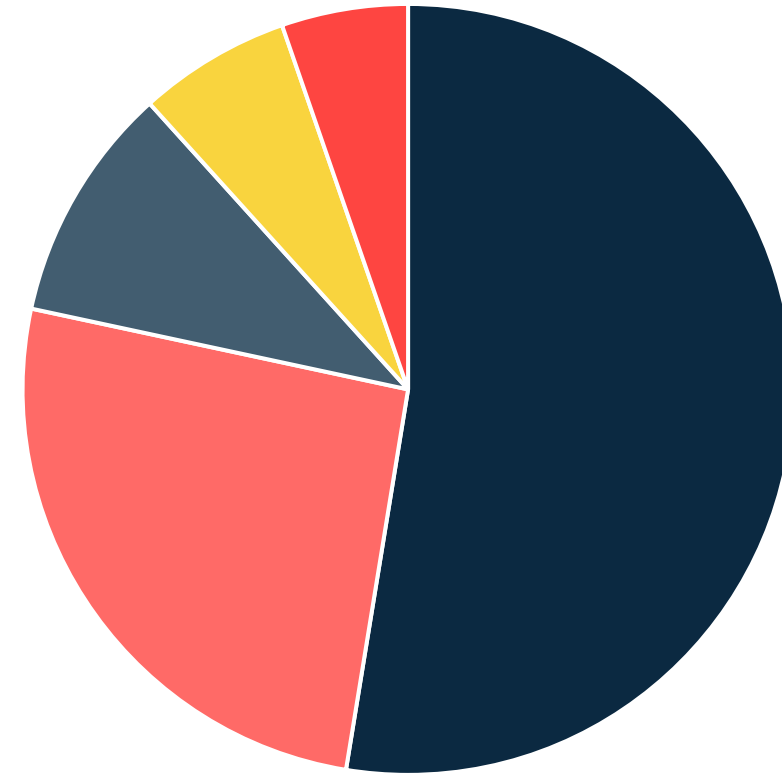

■ WELS Military Services ■ Outreach Grants ■ Assistance Grants ■ Education Scholarships ■ Other