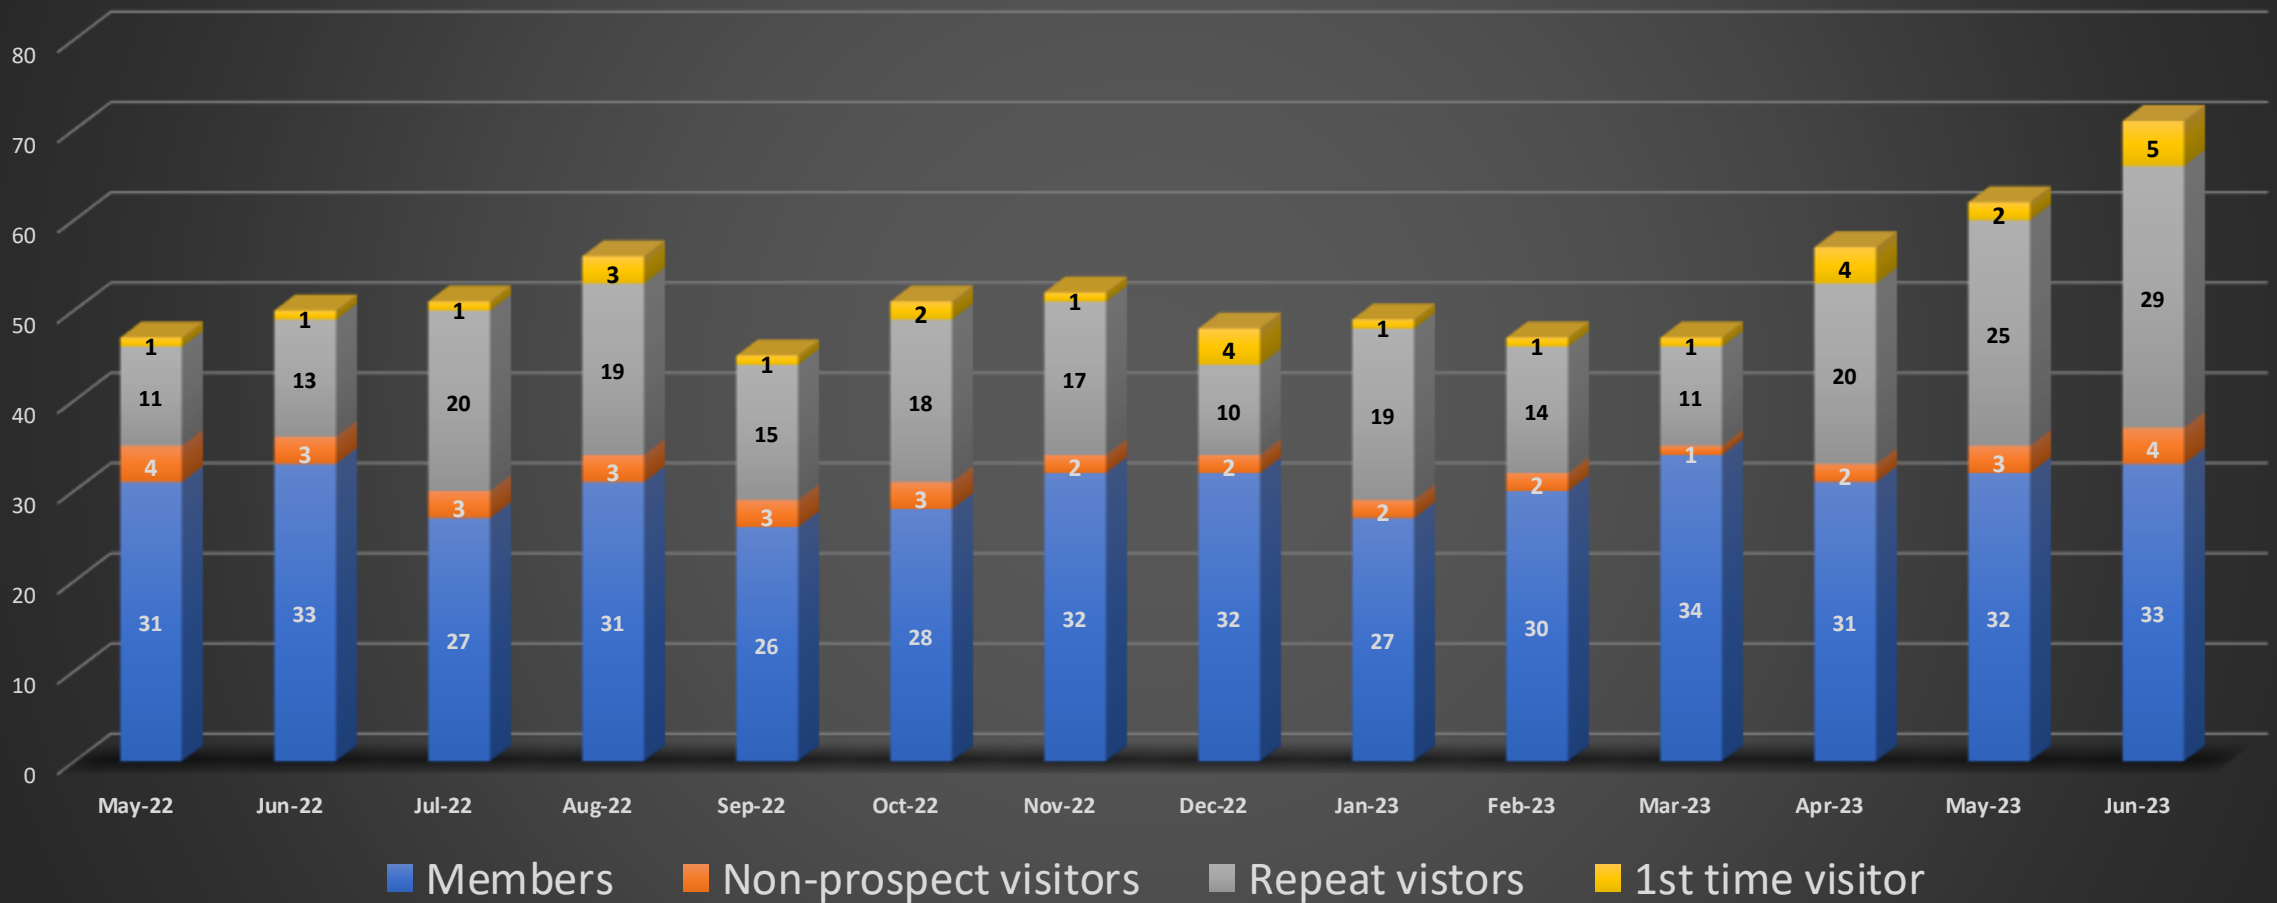

PEOPLE

Average Worship Attendance

PEOPLE

Average Worship Attendance Breakdown

PEOPLE

- **Over 250 Prospect Visitors (36 months)**
 - **90% Invited by Friends**
 - **42% Repeat Visitors**
 - **27% Regular Visitors (10x)**
 - **41% Worshipers Are Prospect Guests**