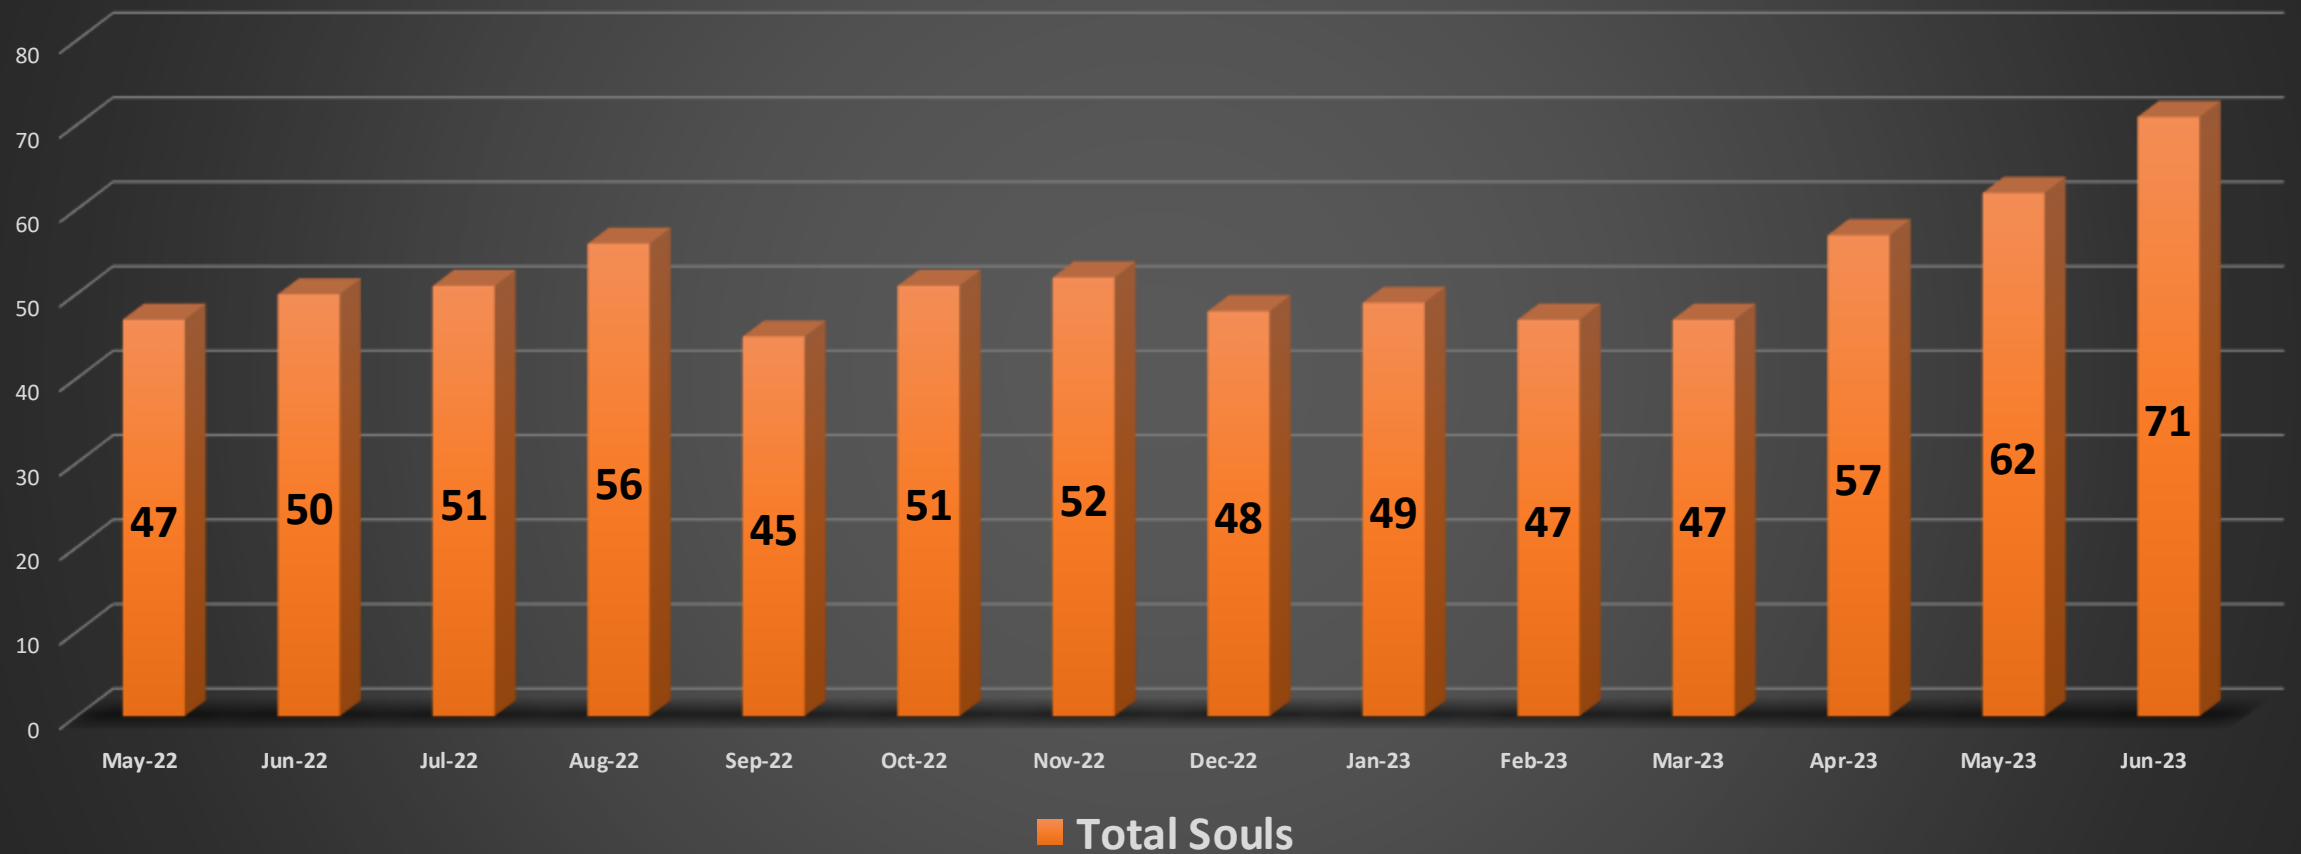

PEOPLE

Average Worship Attendance

PEOPLE

Average Worship Attendance Breakdown

PEOPLE

- **Over 250 Prospect Visitors (36 months)**
 - **90% Invited by Friends**
 - **42% Repeat Visitors**
 - **27% Regular Visitors (10x)**
 - **41% Worshipers Are Prospect Guests**