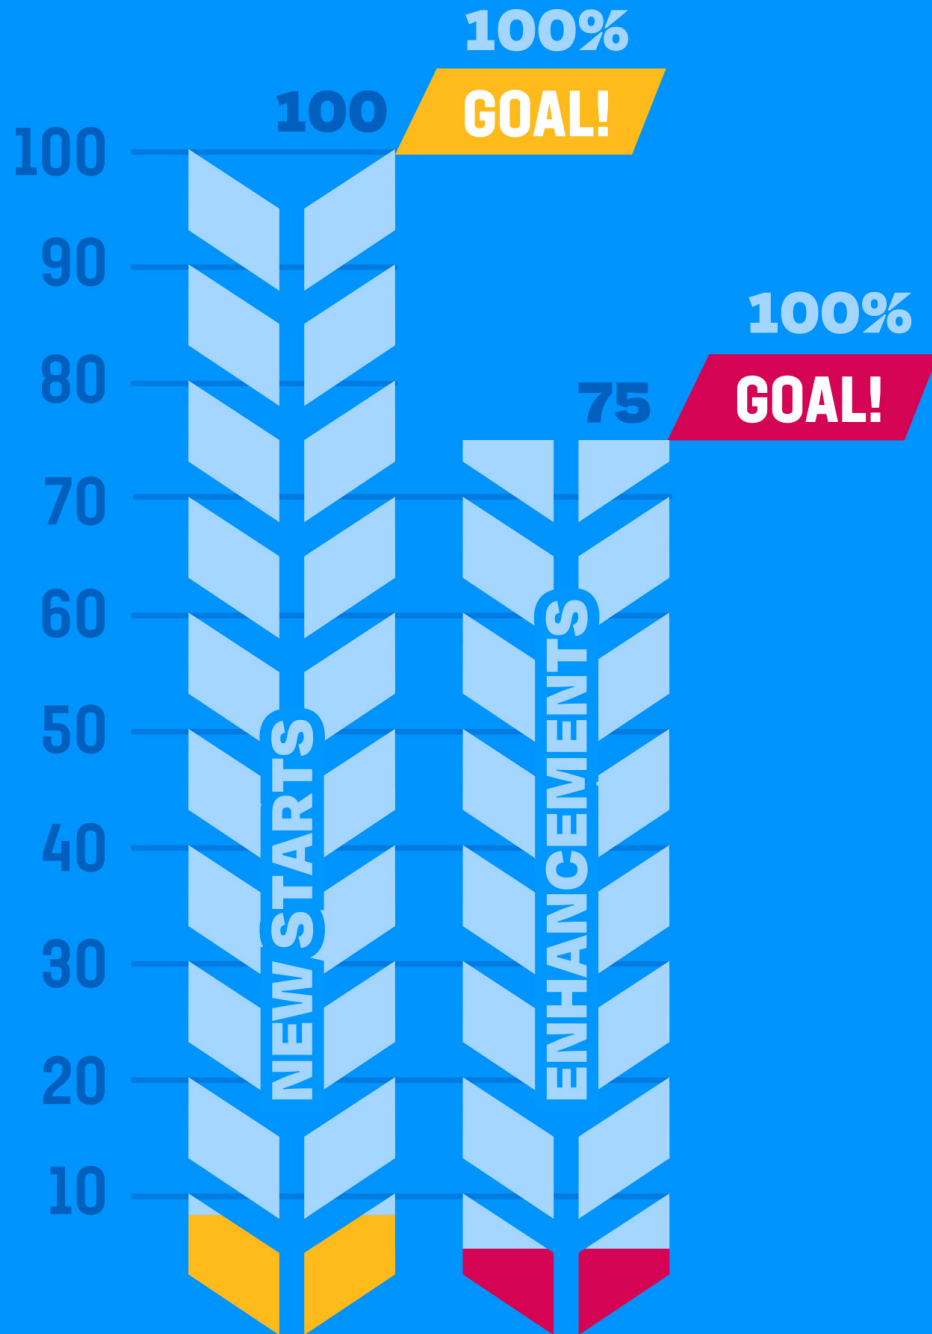

**Immeasurably
more than *all*
we ask or imagine**

Ephesians 3:20

One Savior
One Mission
One Synod

One soul at a time

Grace for the unforgivable: Roy's story

One Savior
One Mission
One Synod

One soul at a time

100 MISSIONS IN 10 YEARS

WELS HOME MISSIONS 2023-2033

GOAL = 100 new starts + 75 enhancements

9 new mission starts in 2023

9%

6 mission enhancements in 2023

8%

WANT TO HELP?