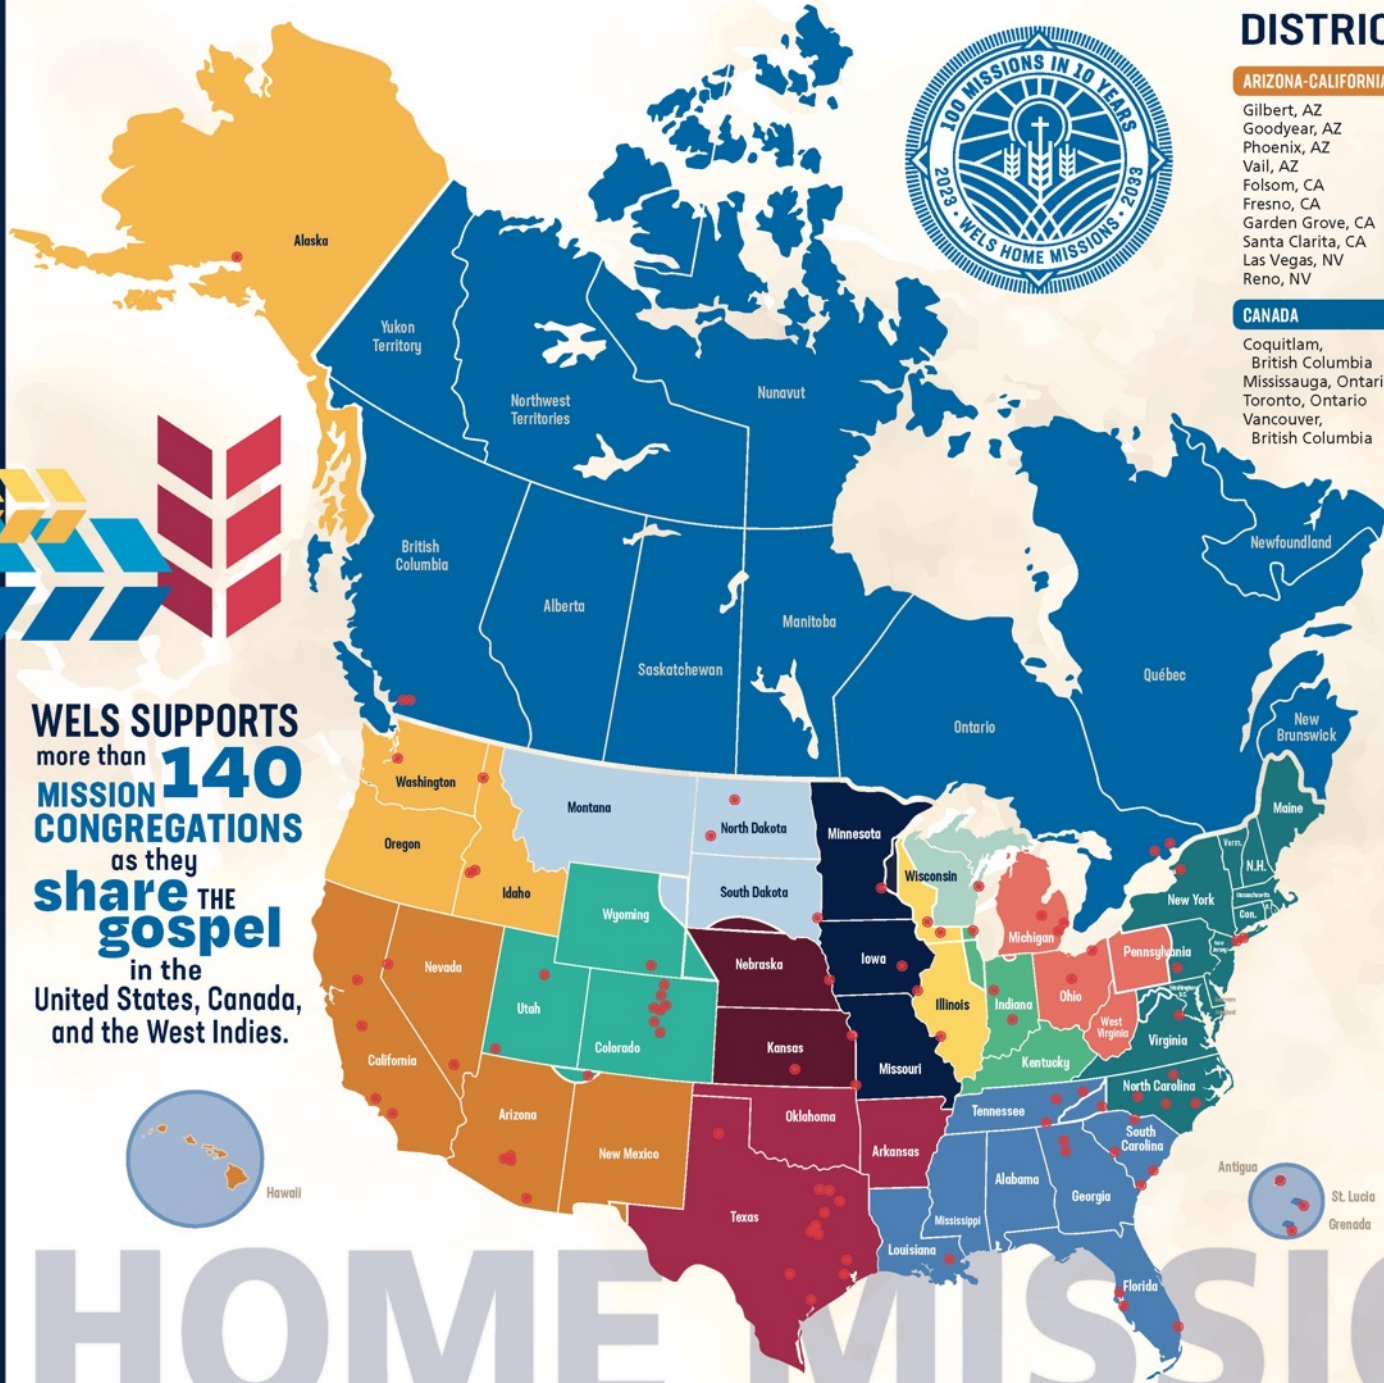

EMBRACE THE
CROSS ANTICIPATE THE
CROWN
SYNOD CONVENTION 2023

**20
23**

EMBRACE THE
CROSS ANTICIPATE THE
CROWN
SYNOD CONVENTION 2023

Home Missions Report

20
23

WELS SUPPORTS
 more than **140**
MISSION CONGREGATIONS
 as they
share THE
gospel
 in the
 United States, Canada,
 and the West Indies.

COLORADO

- Candelas, CO
- Carbon Valley, CO
- Castle Rock, CO
- Commerce City, CO
- Denver, CO
- Peyton, CO
- Windsor, CO
- Farmington, NM
- Lehi, UT
- Saint George, UT
- Laramie, WY

PACIFIC NORTHWEST

- Anchorage, AK
- Boise, ID
- Hayden, ID
- North Nampa, ID
- Renton, WA

SOUTH ATLANTIC

- Delray Beach, FL
- Parrish, FL
- Trinity, FL
- Atlanta, GA
- Canton, GA
- Baton Rouge, LA
- Hendersonville, NC
- Aiken, SC
- Bluffton, SC
- Moncks Corner, SC
- Rock Hill, SC
- Chattanooga, TN
- Crossville, TN
- Morristown, TN
- Castries, St. Lucia
- Grand Anse, Grenada
- St. John's, Antigua