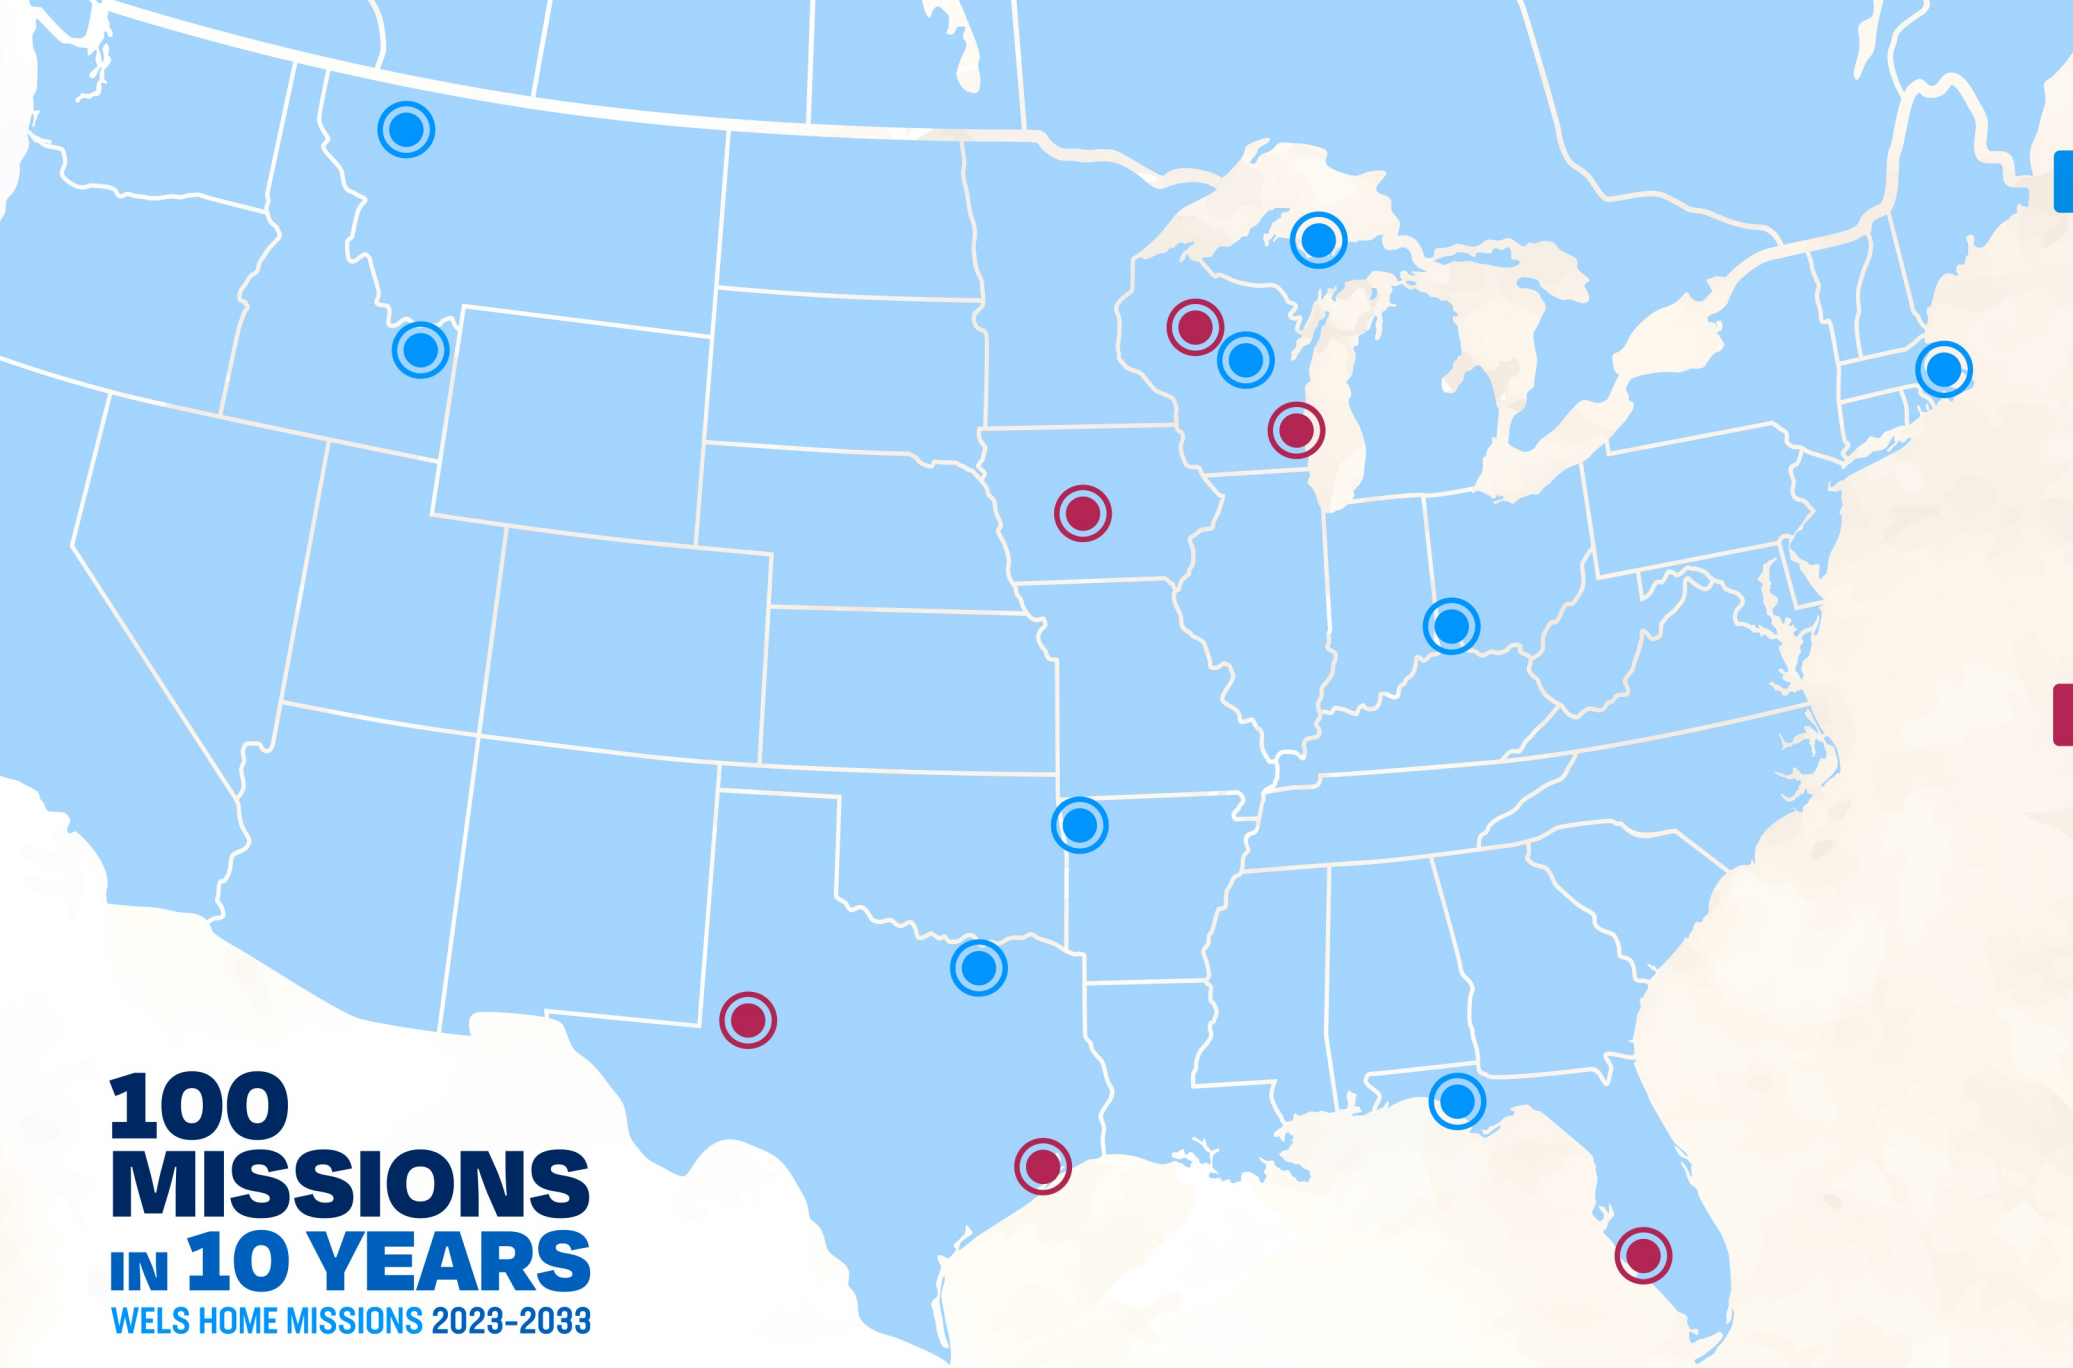

- Amarillo, TX
- Conroe, TX
- Houston, TX
- Hutto, TX
- Keller, TX
- Killeen, TX
- Liberty Hill, TX
- Rockwall, TX
- Tyler, TX
- Victoria, TX
- Waco, TX
- West San Antonio, TX

NEBRASKA

- Kansas City, KS
- Wichita, KS
- Joplin, MO
- Omaha, NE

NORTH ATLANTIC

- Dix Hills, NY
- Watertown, NY
- Woodside, NY
- Durham, NC
- Fayetteville, NC
- Huntersville, NC
- Jacksonville, NC
- Harrisburg, PA
- Fredericksburg, VA

SE WISCONSIN

- Greenwood, IN
- Lafayette, IN
- Milwaukee, WI

WELS HOME MISSIONS 2023-2033

NEW STARTS

- Bentonville, AR
- Boston, MA
- Cincinnati, OH
- Idaho Falls, ID
- Kalispell, MT
- Kronenwetter, WI
- Marquette, MI
- North Collin County, TX
- Panama City Beach, FL

New Start - Bentonville, Arkansas

New Start - Boston, Massachusetts

New Start – Cincinnati, Ohio

IDAHO FALLS

New Start - Idaho Falls, Idaho

New Start - Kalispell, Montana

New Start - Kronenwetter, Wisconsin